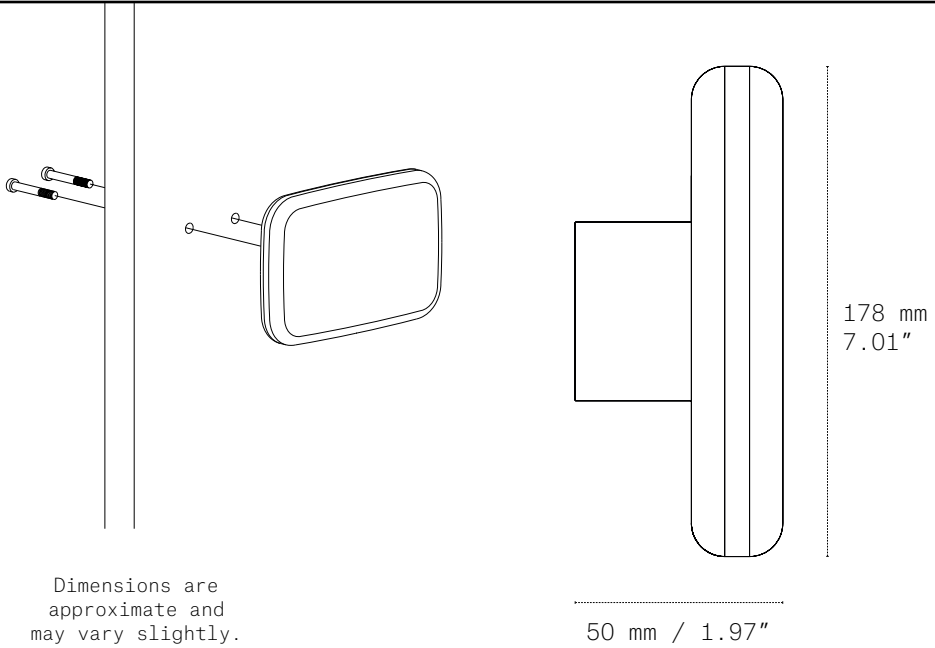

RECTANGULAR DOOR PULL HANDLE — RPH2207

BRONZE, 1969

This large door handle can be fixed vertically or horizontally and on both sides of the door. The raw bronze is soft and smooth. It can be used outside by all weather and gets a beautiful patina with time.

INFO@JULESWABBES.COM
WWW.JULESWABBES.COM

Jules Wabbes
GENERALDECORATION

RECTANGULAR DOOR PULL HANDLE — RPH2207

FINISHES

Raw Bronze
RPH2207R

Polished Bronze
RPH2207P

Nickel-Plated bronze
RPH2207NP

DIMENSIONS (mm / inch — kg / lbs)

LENGTH	DEPTH	WIDTH	WEIGHT
178 / 7.01	50 / 1.97	118 / 4.65	3.60 / 7.94