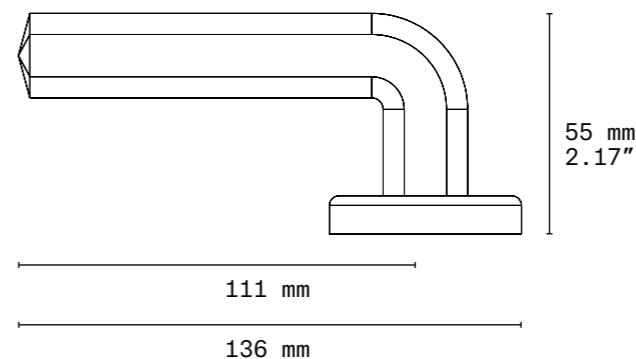

**GENERAL DECORATION
 BY JULES WABBES**

PHOTOS P. 4-9

INSTALLATION

(Raw Bronze) FRONT
 Length (L) 148 mm / 5.83"
 Width (W) 30 mm / 1.65"

(Raw Bronze) LEFT
 Depth: 42 mm / 1.65"
 Length (L) 148 mm / 5.83"

TECHNICAL SPECS

NAME Square Handle
 ORIGINAL DESIGN 1969
 MATERIAL Bronze
 DIMENSIONS (L) 148 x (W) 30 x (D) 42 mm
 5.83 x 1.18 x 1.65"
 WEIGHT 650 g / 22.03 oz
 FINISHES / PRODUCT REF.
 Raw Bronze: SH1046R
 Polished Bronze: SH1046P
 Nickel-plated Bronze: SH1046NP
 PRODUCTION / EDITION On Demand

GENERAL DECORATION
 BY JULES WABBES

PHOTOS P. 10-11

INSTALLATION

(Raw Bronze) FRONT
 Length (L) 136 mm / 5.35"
 Width (W) 19 mm / 0.75"

(Raw Bronze) LEFT
 Width (W) 19 mm / 0.75"
 Length (L) 136 mm / 5.35"

TECHNICAL SPECS

NAME Hexagonal Handle
 ORIGINAL DESIGN 1969
 MATERIAL Bronze
 DIMENSIONS (L) 111 x (W) 19 x (D) 55 mm
 4.37" x 0.75 x 2.17"
 WEIGHT 480 g / 16.93 oz
 FINISHES / PRODUCT REF.
 Raw Bronze: HH1045R
 Polished Bronze: HH1045P
 Nickel-plated Bronze: HH1045NP
 PRODUCTION / EDITION On Demand