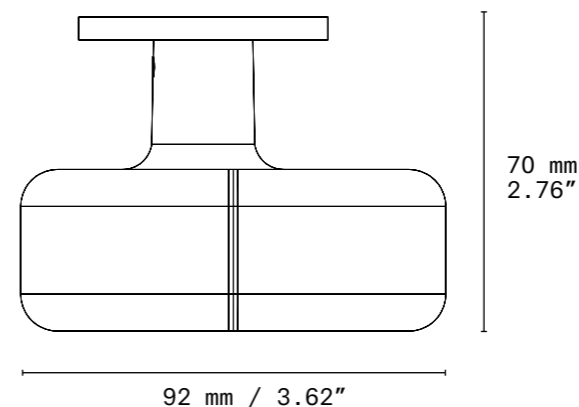

(Raw Bronze)		LEFT
Depth (D)	I	70 mm / 2.76"
Lenght (L)	↔	92 mm / 3.62"

TECHNICAL SPECS

NAME Medium Oval Handles
ORIGINAL DESIGN 1969
MATERIAL Bronze
DIMENSIONS (L) 92 × (W) 70 × (D) 70 mm
3.62 x 2.76 x 2.76"
WEIGHT 2,1 kg / 4.63 lbs
FINISHES / PRODUCT REF.
Raw Bronze: MOH1019R
Polished Bronze: MOH1019P
Nickel-plated Bronze : MOH1019NP
PRODUCTION / EDITION On Demand

**GENERAL DECORATION
BY JULES WABBES**

PHOTOS P. 4-9