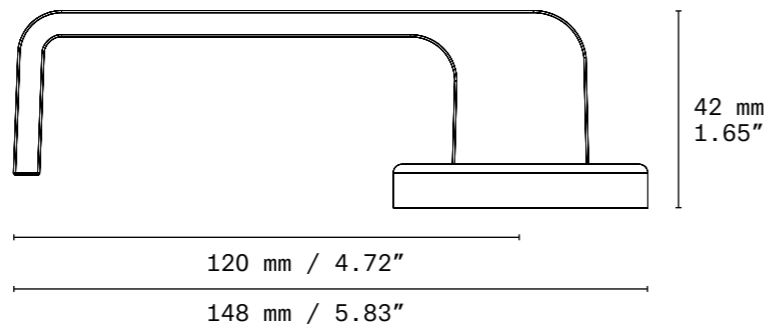

TECHNICAL SPECS

NAME Medium Oval Handles
 ORIGINAL DESIGN 1969
 MATERIAL Bronze
 DIMENSIONS (L) 92 × (W) 70 × (D) 70 mm
 3.62 x 2.76 x 2.76"
 WEIGHT 2,1 kg / 4.63 lbs
 FINISHES / PRODUCT REF.
 Raw Bronze: MOH1019R
 Polished Bronze: MOH1019P
 Nickel-plated Bronze : MOH1019NP
 PRODUCTION / EDITION On Demand

**GENERAL DECORATION
 BY JULES WABBES**

PHOTOS P. 4-9

INSTALLATION

(Raw Bronze) FRONT
 Length (L) 148 mm / 5.83"
 Width (W) 30 mm / 1.65"

(Raw Bronze) LEFT
 Depth: 42 mm / 1.65"
 Length (L) 148 mm / 5.83"

TECHNICAL SPECS

NAME Square Handle
 ORIGINAL DESIGN 1969
 MATERIAL Bronze
 DIMENSIONS (L) 148 x (W) 30 x (D) 42 mm
 5.83 x 1.18 x 1.65"
 WEIGHT 650 g / 22.03 oz
 FINISHES / PRODUCT REF.
 Raw Bronze: SH1046R
 Polished Bronze: SH1046P
 Nickel-plated Bronze: SH1046NP
 PRODUCTION / EDITION On Demand

TECHNICAL SPECS

NAME Hexagonal Handle
 ORIGINAL DESIGN 1969
 MATERIAL Bronze
 DIMENSIONS (L) 111 x (W) 19 x (D) 55 mm
 4.37" x 0.75 x 2.17"
 WEIGHT 480 g / 16.93 oz
 FINISHES / PRODUCT REF.
 Raw Bronze: HH1045R
 Polished Bronze: HH1045P
 Nickel-plated Bronze: HH1045NP
 PRODUCTION / EDITION On Demand