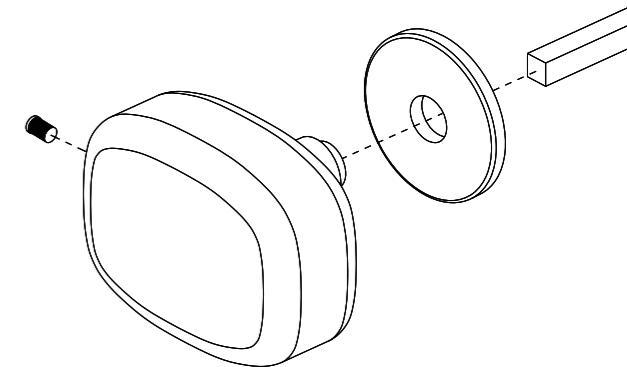

INSTALLATION

(Raw Bronze)		FRONT
Lenght (L)	I	92 mm / 3.62"
Width (W)	↔	70 mm / 2.76"