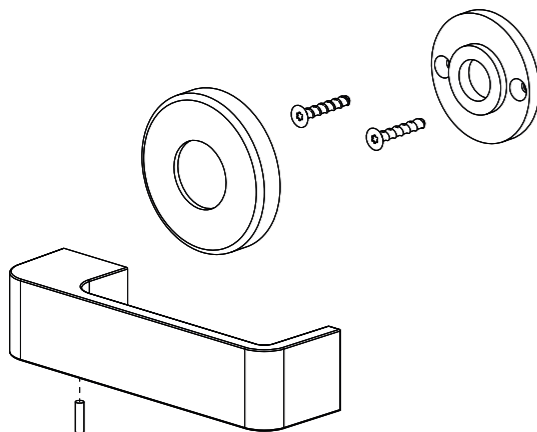

INSTALLATION

(Raw Bronze) FRONT
Length (L) 148 mm / 5.83"
Width (W) 30 mm / 1.65"