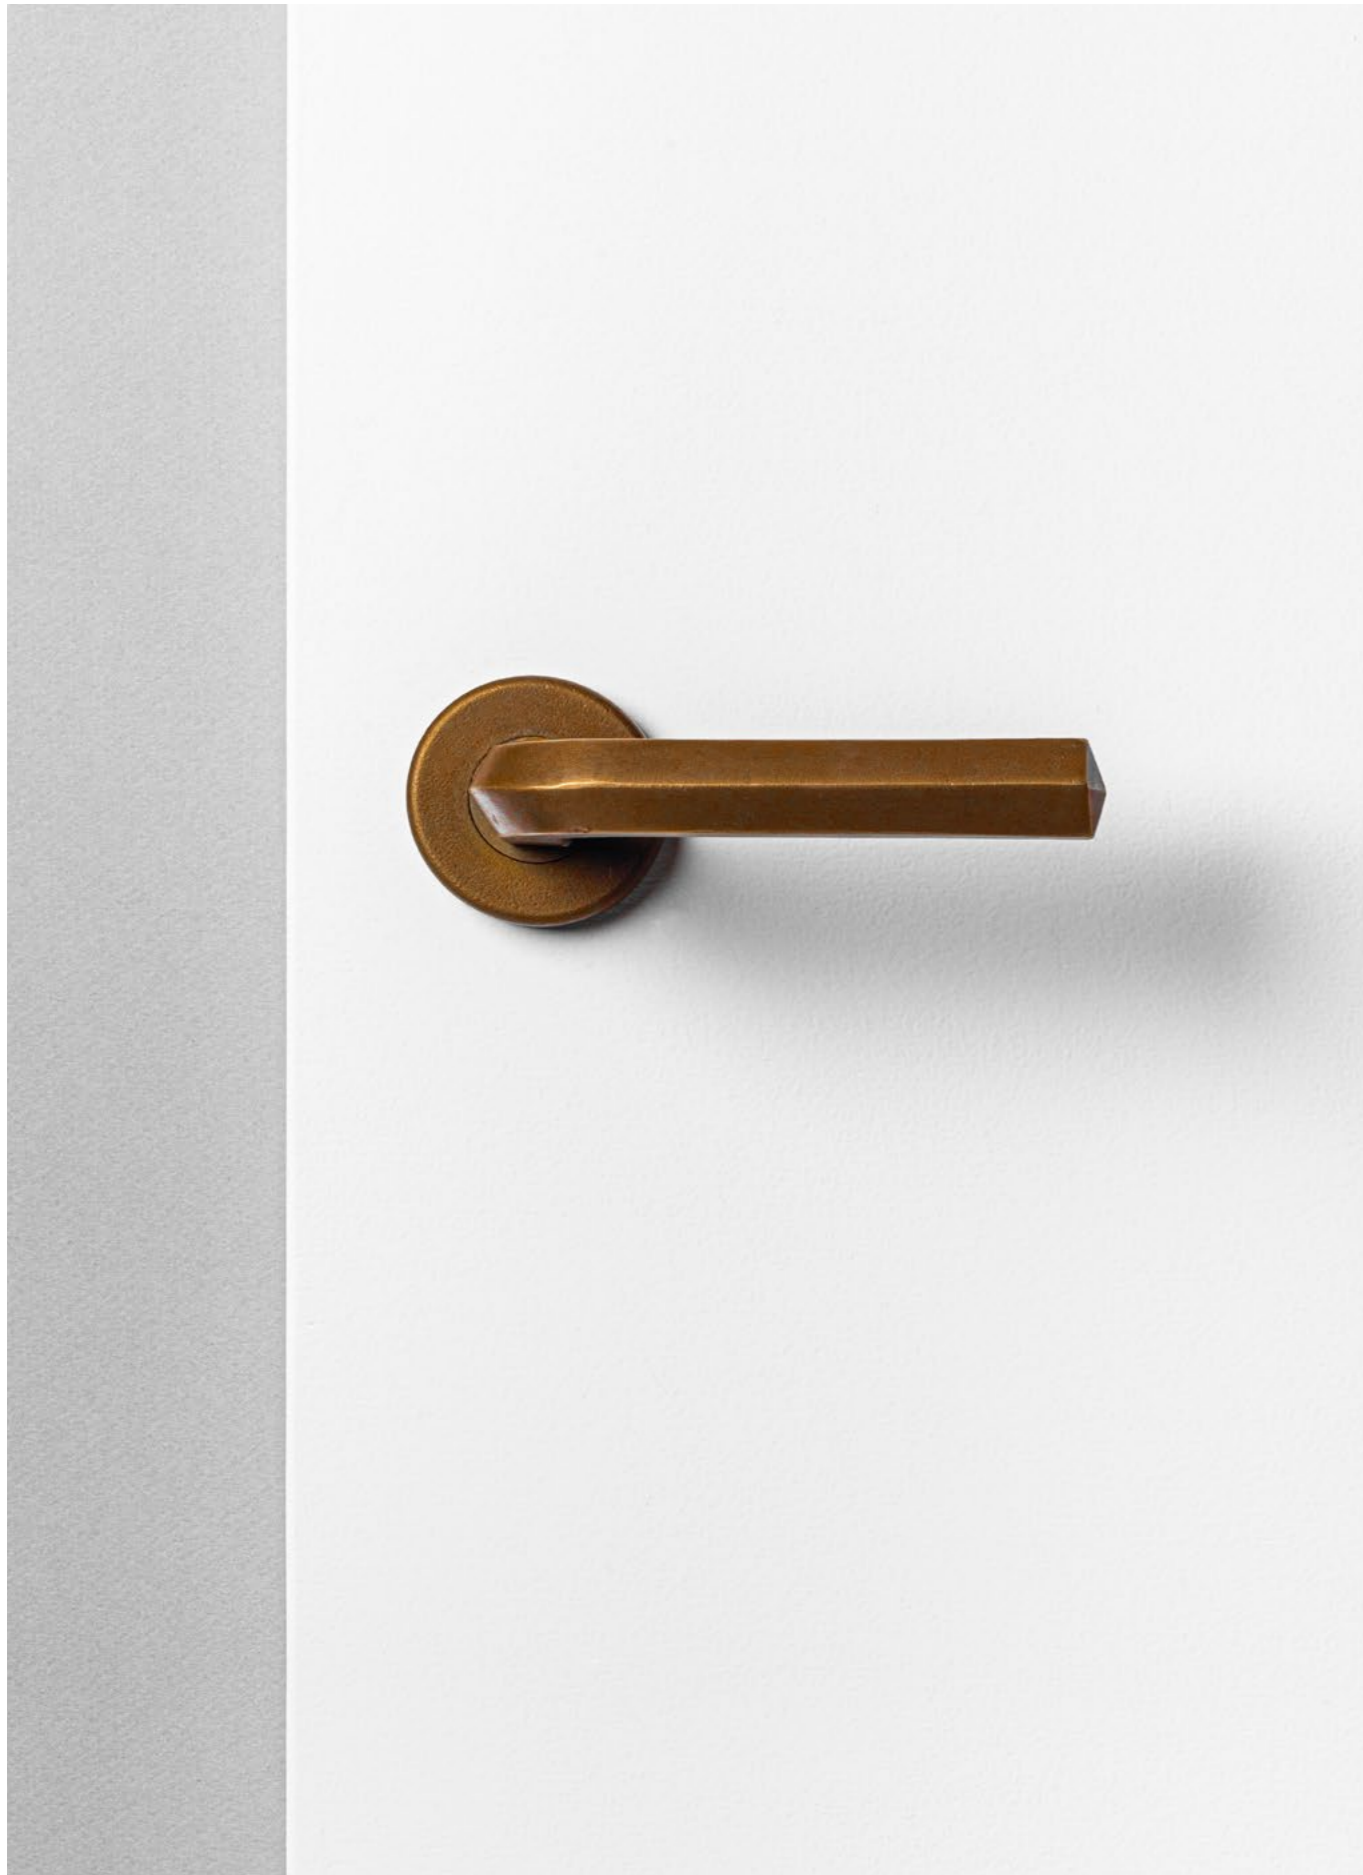

Jules Wabbes
GENERALDECORATION

HANDLES

OVAL HANDLES | MOH1019

LEFT: Polished Bronze
 ABOVE: Nickel-plated Bronze
 BELOW: Raw Bronze (actual size)

OVAL HANDLE [see P. 14](#)

76 mm
2.99"

65 mm / 2.56"

70 mm
2.76"

92 mm / 3.62"

OVAL HANDLES | MOH1019

RIGHT: Raw Bronze, Polished Bronze
& Nickel-plated Bronze
ABOVE: Raw Bronze, Small & Medium (actual sizes)

OVAL HANDLE [see P.14](#)

OVAL HANDLES | MOH1019 + DOOR HANDLE PLATE

LEFT: Raw Bronze (actual size)
RIGHT: Raw Bronze

OVAL HANDLE [see P.14](#)

SQUARE HANDLE | SH1046

ABOVE & RIGHT: Raw Bronze
LEFT: Polished Bronze

SQUARE HANDLE [see P. 16](#)

HEXAGONAL HANDLE | HH1045

LEFT & RIGHT: Raw Bronze

HEXAGONAL HANDLE

[see P. 17](#)

INSTALLATION

(Raw Bronze)		FRONT
Lenght (L)	I	76 mm / 2.99"
Width (W)	↔	65 mm / 2.56"

(Raw Bronze)		LEFT
Depth (D)	I	56 mm / 2.20"
Lenght (L)	↔	76 mm / 2.99"

TECHNICAL SPECS