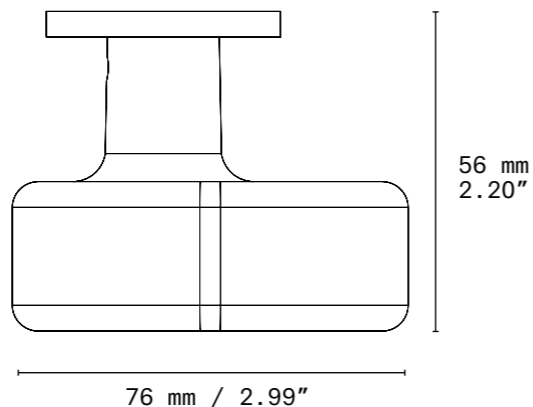

HEXAGONAL HANDLE

[see P. 17](#)

INSTALLATION

(Raw Bronze)		FRONT
Lenght (L)	I	76 mm / 2.99"
Width (W)	↔	65 mm / 2.56"

(Raw Bronze)		LEFT
Depth (D)	I	56 mm / 2.20"
Lenght (L)	↔	76 mm / 2.99"

TECHNICAL SPECS

NAME Small Oval Handles
 ORIGINAL DESIGN 1969
 MATERIAL Bronze
 DIMENSIONS (L) 76 × (D) 56 × (W) 65 mm
 2.99 x 2.20 x 2.56"
 WEIGHT 1,2 kg / 2.65 lbs
 FINISHES / PRODUCT REF.
 Raw Bronze: SOH1020R
 Polished Bronze: SOH1020P
 Nickel-plated Bronze: SOH1020NP
 PRODUCTION / EDITION On Demand

TECHNICAL SPECS

NAME Square Handle
 ORIGINAL DESIGN 1969
 MATERIAL Bronze
 DIMENSIONS (L) 148 x (W) 30 x (D) 42 mm
 5.83 x 1.18 x 1.65"
 WEIGHT 650 g / 22.03 oz
 FINISHES / PRODUCT REF.
 Raw Bronze: SH1046R
 Polished Bronze: SH1046P
 Nickel-plated Bronze: SH1046NP
 PRODUCTION / EDITION On Demand

TECHNICAL SPECS

NAME Hexagonal Handle
 ORIGINAL DESIGN 1969
 MATERIAL Bronze
 DIMENSIONS (L) 111 x (W) 19 x (D) 55 mm
 4.37" x 0.75 x 2.17"
 WEIGHT 480 g / 16.93 oz
 FINISHES / PRODUCT REF.
 Raw Bronze: HH1045R
 Polished Bronze: HH1045P
 Nickel-plated Bronze: HH1045NP
 PRODUCTION / EDITION On Demand