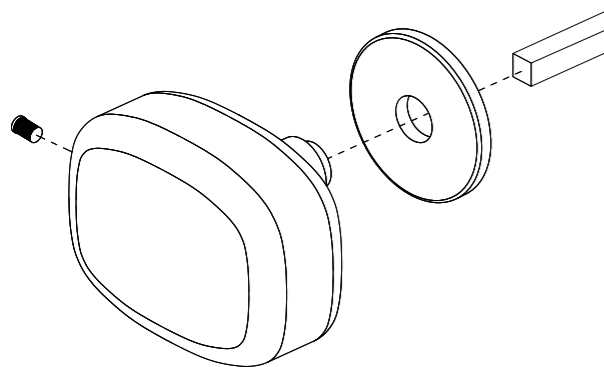

LEFT: Raw Bronze (actual size)
RIGHT: Raw Bronze

OVAL HANDLE [see P.14](#)

SQUARE HANDLE | SH1046

ABOVE & RIGHT: Raw Bronze
LEFT: Polished Bronze

SQUARE HANDLE [see P. 16](#)

HEXAGONAL HANDLE | HH1045

LEFT & RIGHT: Raw Bronze

HEXAGONAL HANDLE

[see P. 17](#)

INSTALLATION

(Raw Bronze)		FRONT
Lenght (L)	I	76 mm / 2.99"
Width (W)	↔	65 mm / 2.56"

(Raw Bronze)		LEFT
Depth (D)	I	56 mm / 2.20"
Lenght (L)	↔	76 mm / 2.99"

TECHNICAL SPECS

NAME Small Oval Handles
 ORIGINAL DESIGN 1969
 MATERIAL Bronze
 DIMENSIONS (L) 76 × (D) 56 × (W) 65 mm
 2.99 x 2.20 x 2.56"
 WEIGHT 1,2 kg / 2.65 lbs
 FINISHES / PRODUCT REF.
 Raw Bronze: SOH1020R
 Polished Bronze: SOH1020P
 Nickel-plated Bronze: SOH1020NP
 PRODUCTION / EDITION On Demand

TECHNICAL SPECS

NAME Hexagonal Handle
 ORIGINAL DESIGN 1969
 MATERIAL Bronze
 DIMENSIONS (L) 111 x (W) 19 x (D) 55 mm
 4.37" x 0.75 x 2.17"
 WEIGHT 480 g / 16.93 oz
 FINISHES / PRODUCT REF.
 Raw Bronze: HH1045R
 Polished Bronze: HH1045P
 Nickel-plated Bronze: HH1045NP
 PRODUCTION / EDITION On Demand