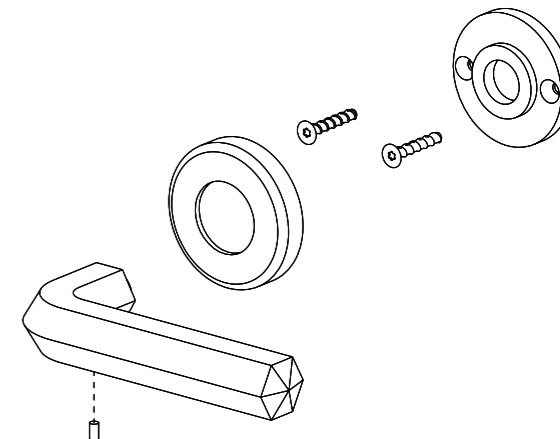

INSTALLATION

(Raw Bronze) FRONT
Length (L) 136 mm / 5.35"
Width (W) 19 mm / 0.75"