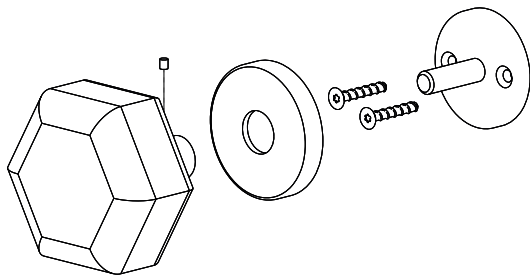

# HEXAGONAL DOOR PULL HANDLE — HPH2205

BRONZE, 1969

This small door handle has a very elegant grip. As the name suggests, it is the perfect replacement for the Hexagonal Handle, in case movement is not needed.

# HEXAGONAL PULL DOOR HANDLE — HPH2205

68 mm / 2.68"

72 mm  
2.83"

62 mm / 2.44"

Dimensions are approximate and may vary slightly.

## DIMENSIONS (mm / inch — kg / lbs)

LENGTH	DEPTH	HEIGHT	WEIGHT
68 / 2.68	62 / 2.44	72 / 2.83	1.20 / 2.65